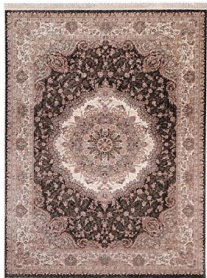

Couleur - Rouge
100% PP headset, pile height 14 mm
Ref: 6901010

Taille
240 x 340 cm 47.300 baht

Conditions

Prix départ usine TTC. Emballage inclus. Transport non inclus.

Commande minimum: 1 pièce , 3 pièces prix de gros .

Délai de production : 1 à 3 semaines selon quantité de commandé.

Conditions de paiement : 100 % sur commande confirmée .

Transport : nous pouvons organiser pour vous.

Des questions svp contactez nous: contact@synoptcartst.art