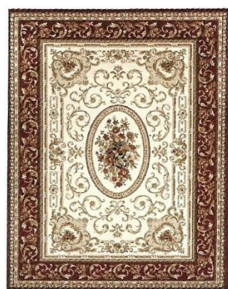

Size available

240 x 340 cm 47.300 baht

Carpet - Red
100% PP headset, pile height 9 mm
Ref: 7550014

Size available

240 x 340 cm 34.100 baht

Carpet - Cream red
100% PP headset, pile height 9 mm
Ref: 7662614