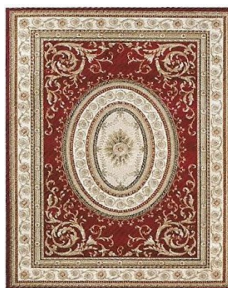

Carpet - Red
100% PP headset, pile height 9 mm
Ref: 7664014

Size available

240 x 340 cm 34.100 baht

Conditions

Prix départ usine TTC. Emballage inclus. Transport non inclus.

Commande minimum: 1 pièce , 3 pièces prix de gros .

Délai de production : 1 à 3 semaines selon quantité de commandé.

Conditions de paiement : 100 % sur commande confirmée .

Transport : nous pouvons organiser pour vous.

Des questions svp contactez nous: contact@synoptcartst.art