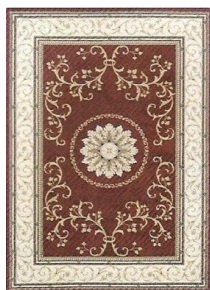

Couleur - Anthracite pastel
100% bamboo fibernatural & ecological cellulose fiber. Pile height 5 mm, with fringe.
Ref: UN08107

Taille
240 x 340 cm 101.200 baht