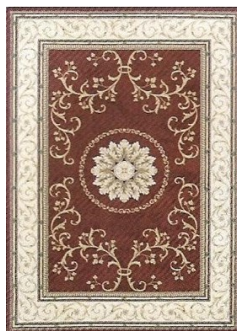

Carpets

Carpet - Red
100% PP headset, pile height 14 mm
Ref: 6956010

Size available

240 x 340 cm 47.300 baht