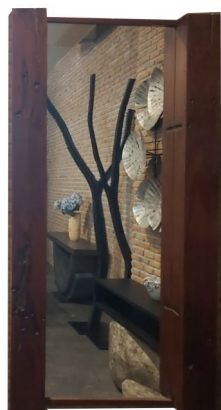

Prix 9.240 baht

River mirror frame

Ref: panmi03
Taille 8 x 44 x 140 cm

Prix 9.240 baht

Goe Mirror frame

Ref: panmi02
Taille 91.5 x 6 x 117 cm

Prix 5.082 baht

Reclaim wood mirror

Ref: panmi01
Taille 100 x 5.5 x 200 cm

Prix 13.860 baht

MIROIRS

Miroir

Ref: nena 01
Taille 56 x 94 cm

Prix 2.750 baht

Miroir

Ref: nena 02
Taille 56 x 94 cm