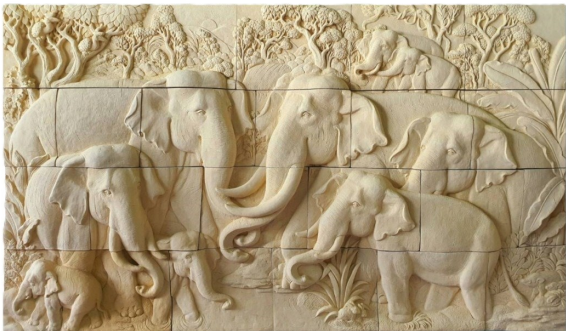

Sandstone

Bas relief
Natural finish
Fairies Dance
.
Ref: 0103xx
Size: 200 x 120 cm

Price: contact us

Bas relief
Natural finish
Elephants
.
Ref: CH10012
Size: 300 x 160 cm

Price: contact us

Sandstone
Darken finish
Kinaree in river
.
Ref: CH10013
Size: 160 x 90 cm

Price: contact us

Bas relief
Natural finish
Lotus
.
Ref: BRXPU10002
Size: 112 x 95 x 10 cm

Price: contact us

Sandstone

Statue
Grey finish
Ganesha

Ref: SCXBP10001
Size: 45 x 23 x 23 cm

Price: contact us

Statue
Grey finish
Singha

Ref: SCXCVT10001
Size: 110 x 35 x 35 cm

Price: contact us

Statue
Color finish
Lady with fountain

Ref: SCXMD10001
Size: 100 x 24 x 24 cm

Price: contact us

Statue
Color finish
Kinaree pouring water

Ref: SCXMD10002
Size: 102 x 22 x 28 cm